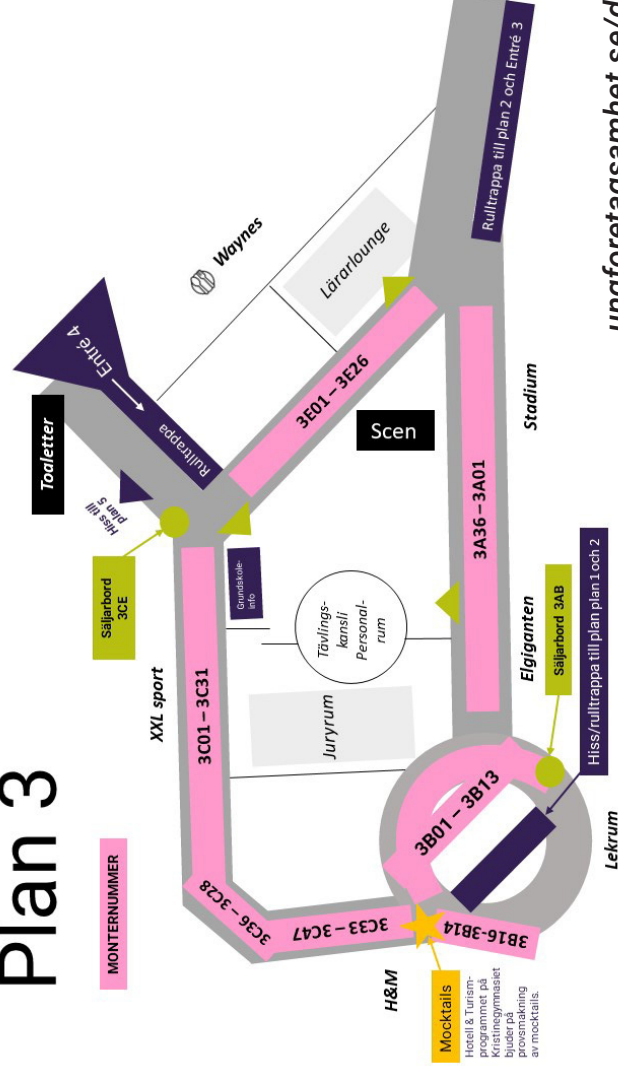

M O N T E R K A R T A

Plan 1

Plan 2

Plan 3